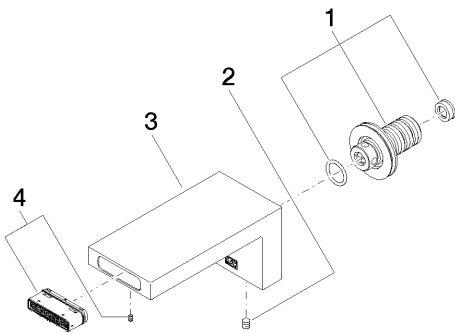

Rough-in adapter -

Sink - Deque

Lavatory spout, wall-mounted without drain - polished chrome

Article number: 13 800 740-00 0010

### Spare parts list

Number	Item Number	Designation	Number of units
1	90 24 03 108 01 90	nipple set	1
2	04 31 11 004 00 90	pin	1
3	90 29 03 067 00 90	aerator	1