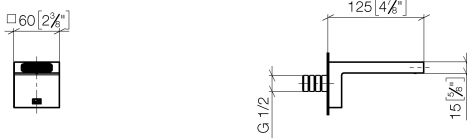

## Sink - Deque

Lavatory spout, wall-mounted without drain - polished chrome

Article number: 13 800 740-00 0010

- 4-7/8" Projection
- Rigid spout
- Rectangular aerated stream
- 1-1/2" hole diameter
- 1/2" connection
- Plug-in connection mounting
- Water flow rate limited to max. 1.2 gpm
- lead-free

### Codes & Standards

- NSF/ANSI 372
- California Energy Commission (CEC)

- The mounting height from the top edge of the sink to the center of the connection should be at least 5". The front edge of the spout should be at least 7/8" in front of the back edge of the sink.

## Dimensional drawing

mm [inches]

All dimensions in mm / inch = mm x 0,0394