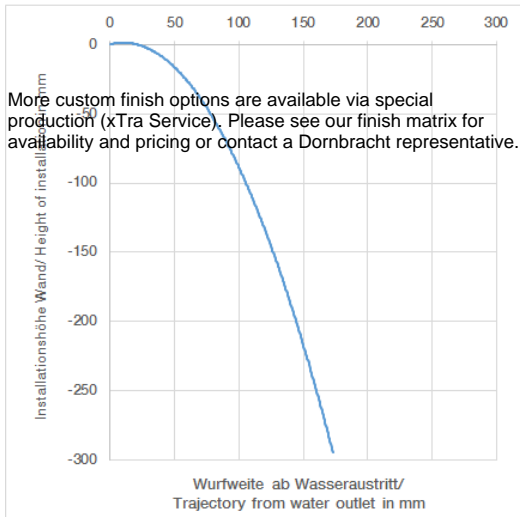

Sink - Deque

Lavatory spout, wall-mounted without drain - polished chrome

Article number: 13 800 740-00 0010

Object surface finish diagram

13 800 740-06 0010

13 800 740-08 0010

13 800 740-28 0010

35 080 970-90 0010

Rough-in adapter -